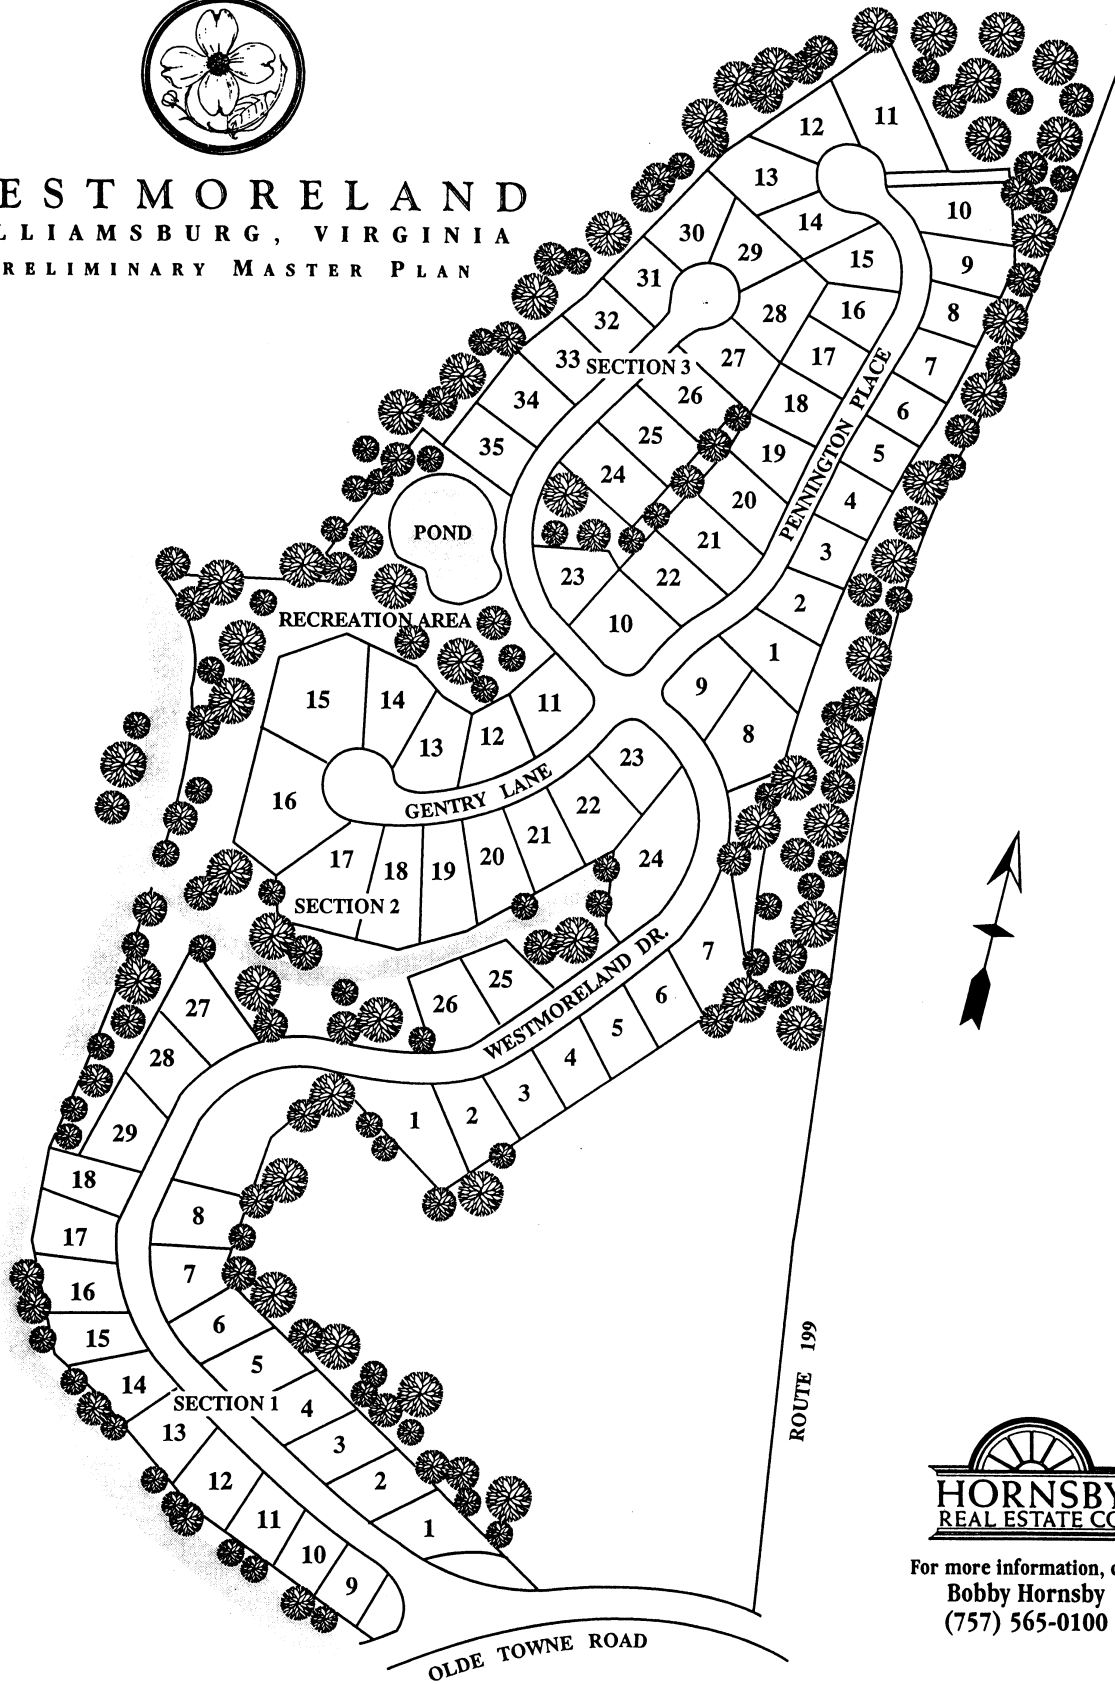

WESTMORELAND
WILLIAMSBURG, VIRGINIA
PRELIMINARY MASTER PLAN

For more information, call
Bobby Hornsby
(757) 565-0100

Information is deemed accurate but not warranted; all sizes, prices, specifications, etc. are subject to change without notice.